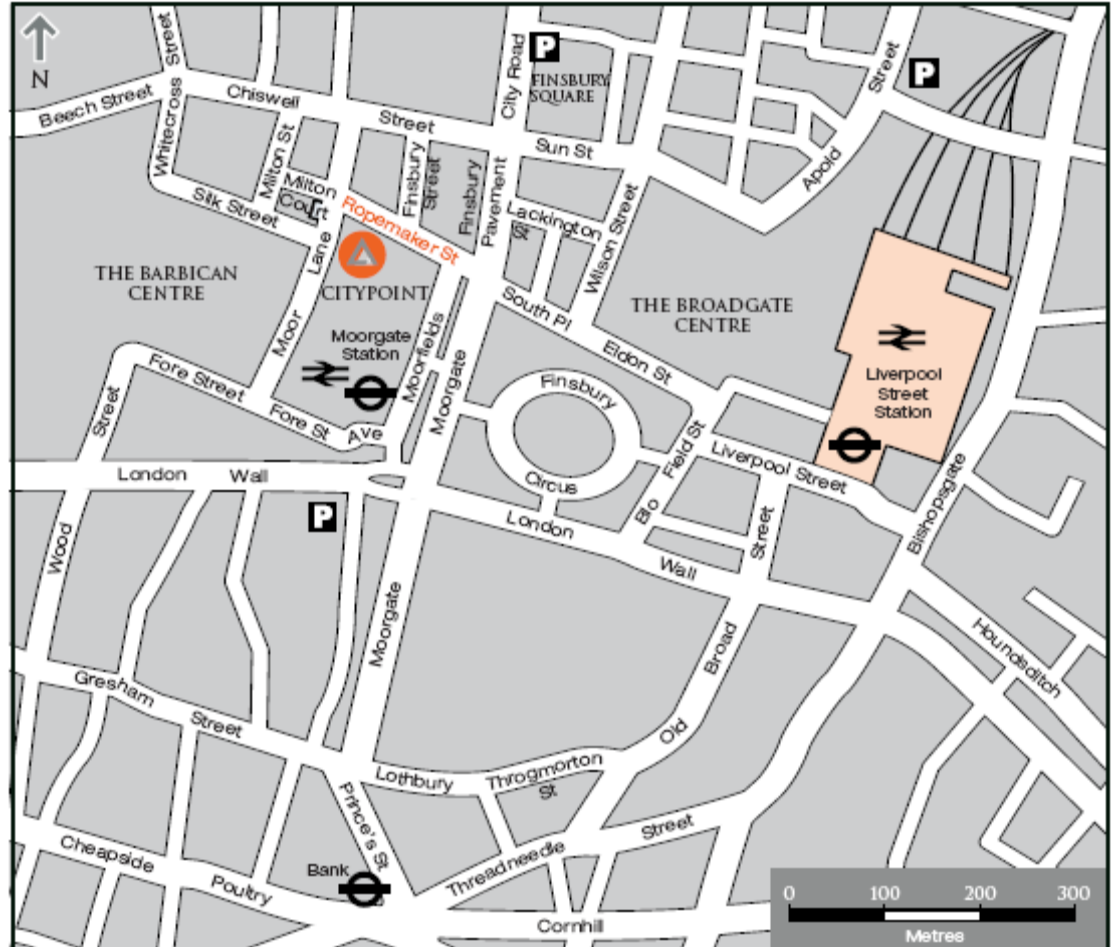

HOW TO FIND US

(City Office, London)

CityPoint
1 Ropemaker Street
London EC2Y 9HT

☎ 0845 2270 333

☎ 0845 2805 333

DIRECTIONS:

BY CAR

Ropemaker Street is located to the north of Moorgate. Car parks are situated nearby at London Wall and Finsbury Square.

BY UNDERGROUND

The closest underground stations are Moorgate (Northern, Circle, Metropolitan, Hammersmith & City lines), Liverpool Street (Central, Circle, Metropolitan, Hammersmith & City lines) and Bank (Central, Northern, Waterloo & City lines).

BY RAIL

Ropemaker Street is adjacent to Moorgate. Liverpool Street station is also within easy reach.

BY AIR

- (From London City Airport) It's a 20 minute journey on the shuttle service to Liverpool Street station.
- (From Heathrow Airport) Take the express train to Paddington station then Circle or City line underground to Moorgate station. From Moorgate station turn left into Moorgate and first left into Ropemaker Street.